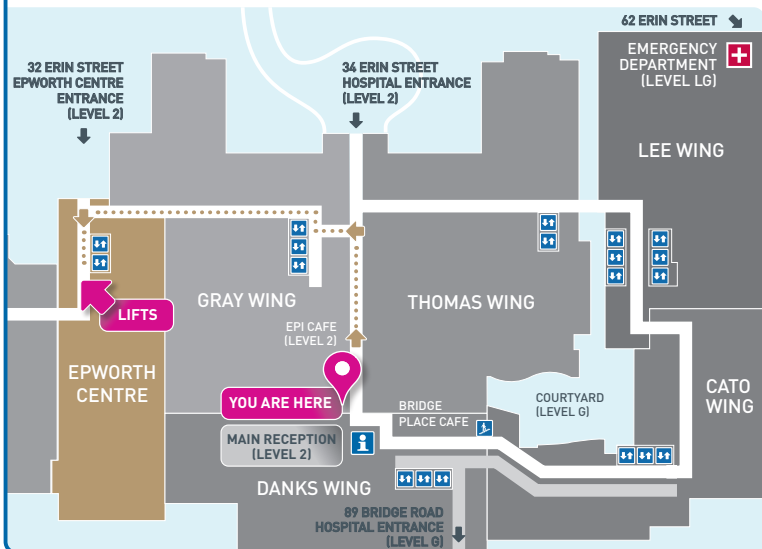

# Getting to Epworth Centre from Main Reception

## Directions to Epworth Centre from Main Reception, Level 2

Please follow the arrows to the highlighted Epworth Centre lifts.

### Level 3

- Link to Bethesda, Gray, Thomas and Lee Wings